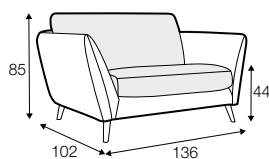

STD standard

LUX lux

CLS classic

FC fixed

LCV loose with velcro

modular system

All drawings shown height with leg no. 141A H-14.

armchair

armchair wide

footstool 90x70

2 seater

3 seater

3XL seater (divided, two cushions)

3XL seater (divided, three cushions)

set 1 right / or left

2 seater left / or right
+ chaiselongue right / or left

set 2 right / or left

3 seater left / or right
+ chaiselongue wide right / or left

set 3 right / or left

2 seater left / or right + divan right / or left

set 4 right / or left

3 seater left / or right + divan right / or left

divan right / or left

corner 90° no. 1

corner 90° no. 2

cozy corner right / or left

corner 30°

extra dimensions

depth of seat

accessories