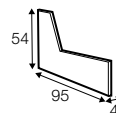

divan right / or left

corner 90° no. 1

corner 90° no. 2

cozy corner right / or left

corner 30°

extra dimensions

depth of seat

accessories

headrest L-62

headrest L-77

armrest protection

endpart left / or right

legs

no. 141A

wood

recommended