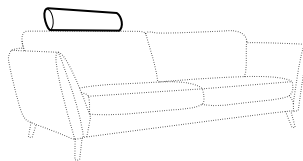

headrest L-77