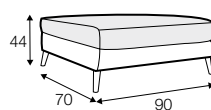

footstool 90x70