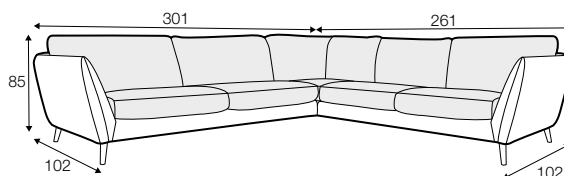

STD standard

LUX lux

CLS classic

FC fixed

LCV loose with velcro

modular system

All drawings shown height with leg no. 141A H-14.

armchair

set 2 right / or left

3 seater left / or right
+ chaiselongue wide right / or left

set 3 right / or left

2 seater left / or right + divan right / or left

set 4 right / or left

3 seater left / or right + divan right / or left

set 5 right / or left
3 seater left / or right + cozy corner right / or left

set 6
divan left + 2 seater without armrests + divan right

set 7 right / or left
chaiselongue left / or right + 2 seater without armrests
+ divan right / or left

set 8 right / or left
3 seater left / or right + corner 90° no. 1 + 2 seater right / or left

set 9 right / or left
3 seater left / or right + corner 90° no. 2
+ 2 seater right / or left

set 10 left / or right
chaiselongue left / or right + 2 seater without armrests
+ corner 90° no. 1 + 2 seater right / or left