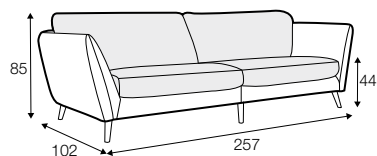

STD standard

LUX lux

CLS classic

FC fixed

LCV loose with velcro

modular system

All drawings shown height with leg no. 141A H-14.

armchair

armchair wide

footstool 90x70

2 seater

3 seater

3XL seater (divided, two cushions)

3XL seater (divided, three cushions)

set 1 right / or left

2 seater left / or right
+ chaiselongue right / or left

set 2 right / or left

3 seater left / or right
+ chaiselongue wide right / or left

set 3 right / or left

2 seater left / or right + divan right / or left

set 4 right / or left

3 seater left / or right + divan right / or left

set 5 right / or left
3 seater left / or right + cozy corner right / or left

set 6
divan left + 2 seater without armrests + divan right

set 7 right / or left
chaiselongue left / or right + 2 seater without armrests
+ divan right / or left