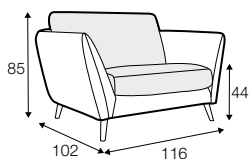

STD standard

LUX lux

CLS classic

FC fixed

LCV loose with velcro

modular system

All drawings shown height with leg no. 141A H-14.

armchair

armchair wide

footstool 90x70

2 seater

3 seater

3XL seater (divided, two cushions)

3XL seater (divided, three cushions)

set 1 right / or left

2 seater left / or right
+ chaiselongue right / or left

set 2 right / or left

3 seater left / or right
+ chaiselongue wide right / or left

set 3 right / or left

2 seater left / or right + divan right / or left

set 4 right / or left

3 seater left / or right + divan right / or left

divan right / or left

corner 90° no. 1

corner 90° no. 2

cozy corner right / or left

corner 30°

extra dimensions

depth of seat

accessories