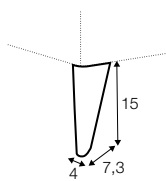

divan right / or left

corner 90° no. 1

corner 90° no. 2

cozy corner right / or left

corner 30°

extra dimensions

depth of seat

accessories

headrest L-62

headrest L-77

armrest protection

endpart left / or right

legs

no. 141A

wood

recommended