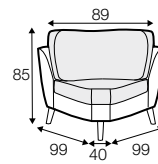

set 8 right / or left
3 seater left / or right + corner 90° no. 1 + 2 seater right / or left

set 9 right / or left
3 seater left / or right + corner 90° no. 2
+ 2 seater right / or left

set 10 left / or right
chaiselongue left / or right + 2 seater without armrests
+ corner 90° no. 1 + 2 seater right / or left

set 13
armchair left + corner 30°
+ armchair right

set 14
armchair wide left + corner 30°
+ armchair wide right

modular system

elements of the modular system

armchair left / or right

armchair without armrests

armchair wide left / or right

armchair wide without armrests

2 seater left / or right

2 seater without armrests

3 seater left / or right

3 seater without armrests

chaiselongue right / or left

chaiselongue wide right / or left

divan right / or left

corner 90° no. 1

corner 90° no. 2

cozy corner right / or left

corner 30°

extra dimensions

depth of seat

accessories