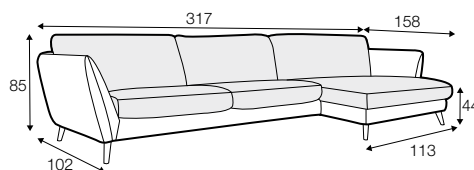

STD standard

LUX lux

CLS classic

FC fixed

LCV loose with velcro

modular system

All drawings shown height with leg no. 141A H-14.

armchair

armchair wide

footstool 90x70

2 seater

3 seater

3XL seater (divided, two cushions)

3XL seater (divided, three cushions)

set 1 right / or left

2 seater left / or right
+ chaiselongue right / or left

set 2 right / or left

3 seater left / or right
+ chaiselongue wide right / or left

set 3 right / or left

2 seater left / or right + divan right / or left

set 4 right / or left

3 seater left / or right + divan right / or left