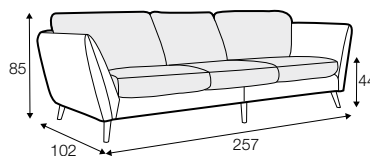

STD standard

LUX lux

CLS classic

FC fixed

LCV loose with velcro

modular system

All drawings shown height with leg no. 141A H-14.

armchair

armchair wide

footstool 90x70

2 seater

3 seater

3XL seater (divided, two cushions)

3XL seater (divided, three cushions)

set 1 right / or left

2 seater left / or right
+ chaiselongue right / or left

set 2 right / or left

3 seater left / or right
+ chaiselongue wide right / or left

set 3 right / or left

2 seater left / or right + divan right / or left

set 4 right / or left

3 seater left / or right + divan right / or left

set 5 right / or left
3 seater left / or right + cozy corner right / or left

set 6
divan left + 2 seater without armrests + divan right

set 7 right / or left
chaiselongue left / or right + 2 seater without armrests
+ divan right / or left