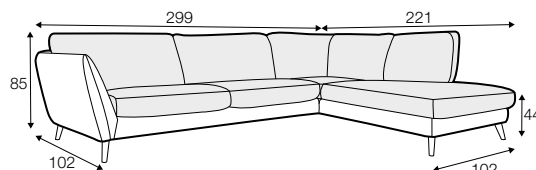

STD standard

LUX lux

CLS classic

FC fixed

LCV loose with velcro

modular system

All drawings shown height with leg no. 141A H-14.

armchair

armchair wide

footstool 90x70

2 seater

3 seater

3XL seater (divided, two cushions)

3XL seater (divided, three cushions)

set 1 right / or left

2 seater left / or right
+ chaiselongue right / or left

set 2 right / or left

3 seater left / or right
+ chaiselongue wide right / or left

set 3 right / or left

2 seater left / or right + divan right / or left

set 4 right / or left

3 seater left / or right + divan right / or left

set 5 right / or left
3 seater left / or right + cozy corner right / or left

set 6
divan left + 2 seater without armrests + divan right

set 7 right / or left
chaiselongue left / or right + 2 seater without armrests
+ divan right / or left