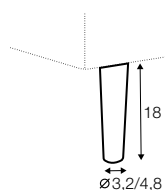

no. 141B

wood