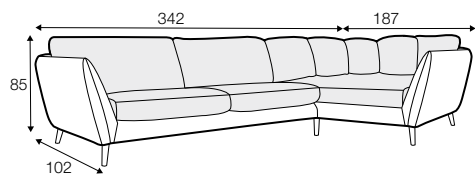

STD standard

LUX lux

CLS classic

FC fixed

LCV loose with velcro

modular system

All drawings shown height with leg no. 141A H-14.

armchair

set 2 right / or left

3 seater left / or right
+ chaiselongue wide right / or left

set 3 right / or left

2 seater left / or right + divan right / or left

set 4 right / or left

3 seater left / or right + divan right / or left

set 5 right / or left
3 seater left / or right + cozy corner right / or left

set 6
divan left + 2 seater without armrests + divan right

set 7 right / or left
chaiselongue left / or right + 2 seater without armrests
+ divan right / or left

set 8 right / or left
3 seater left / or right + corner 90° no. 1 + 2 seater right / or left

set 9 right / or left
3 seater left / or right + corner 90° no. 2
+ 2 seater right / or left

set 10 left / or right
chaiselongue left / or right + 2 seater without armrests
+ corner 90° no. 1 + 2 seater right / or left