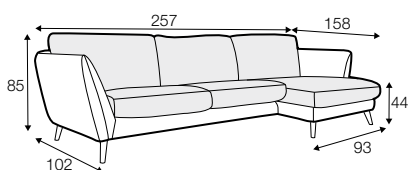

STD standard

LUX lux

CLS classic

FC fixed

LCV loose with velcro

modular system

All drawings shown height with leg no. 141A H-14.

armchair

armchair wide

footstool 90x70

2 seater

3 seater

3XL seater (divided, two cushions)

3XL seater (divided, three cushions)

set 1 right / or left

2 seater left / or right
+ chaiselongue right / or left

set 2 right / or left

3 seater left / or right
+ chaiselongue wide right / or left

set 3 right / or left

2 seater left / or right + divan right / or left

set 4 right / or left

3 seater left / or right + divan right / or left