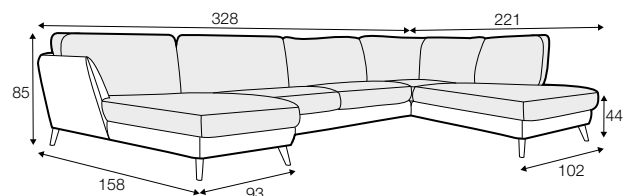

STD standard

LUX lux

CLS classic

FC fixed

LCV loose with velcro

modular system

All drawings shown height with leg no. 141A H-14.

armchair

set 2 right / or left

3 seater left / or right
+ chaiselongue wide right / or left

set 3 right / or left

2 seater left / or right + divan right / or left

set 4 right / or left

3 seater left / or right + divan right / or left

set 5 right / or left
3 seater left / or right + cozy corner right / or left

set 6
divan left + 2 seater without armrests + divan right

set 7 right / or left
chaiselongue left / or right + 2 seater without armrests
+ divan right / or left

set 8 right / or left
3 seater left / or right + corner 90° no. 1 + 2 seater right / or left

set 9 right / or left
3 seater left / or right + corner 90° no. 2
+ 2 seater right / or left

set 10 left / or right
chaiselongue left / or right + 2 seater without armrests
+ corner 90° no. 1 + 2 seater right / or left