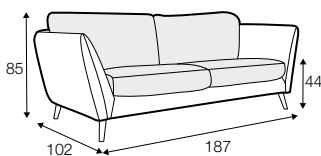

STD standard

LUX lux

CLS classic

FC fixed

LCV loose with velcro

modular system

All drawings shown height with leg no. 141A H-14.

armchair

armchair wide

footstool 90x70

2 seater

3 seater

3XL seater (divided, two cushions)

3XL seater (divided, three cushions)

set 1 right / or left

2 seater left / or right
+ chaiselongue right / or left

set 2 right / or left

3 seater left / or right
+ chaiselongue wide right / or left

set 3 right / or left

2 seater left / or right + divan right / or left

set 4 right / or left

3 seater left / or right + divan right / or left

divan right / or left

corner 90° no. 1

corner 90° no. 2

cozy corner right / or left

corner 30°

extra dimensions

depth of seat

accessories