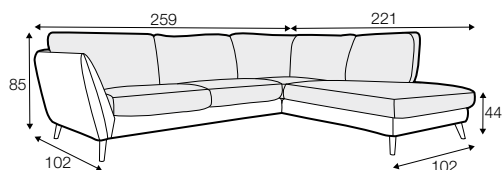

STD standard

LUX lux

CLS classic

FC fixed

LCV loose with velcro

modular system

All drawings shown height with leg no. 141A H-14.

armchair

armchair wide

footstool 90x70

2 seater

3 seater

3XL seater (divided, two cushions)

3XL seater (divided, three cushions)

set 1 right / or left

2 seater left / or right
+ chaiselongue right / or left

set 2 right / or left

3 seater left / or right
+ chaiselongue wide right / or left

set 3 right / or left

2 seater left / or right + divan right / or left

set 4 right / or left

3 seater left / or right + divan right / or left

set 5 right / or left
3 seater left / or right + cozy corner right / or left

set 6
divan left + 2 seater without armrests + divan right

set 7 right / or left
chaiselongue left / or right + 2 seater without armrests
+ divan right / or left