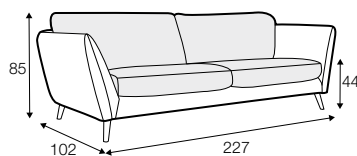

STD standard

LUX lux

CLS classic

FC fixed

LCV loose with velcro

modular system

All drawings shown height with leg no. 141A H-14.

armchair

armchair wide

footstool 90x70

2 seater

3 seater

3XL seater (divided, two cushions)

3XL seater (divided, three cushions)

set 1 right / or left

2 seater left / or right
+ chaiselongue right / or left

set 2 right / or left

3 seater left / or right
+ chaiselongue wide right / or left

set 3 right / or left

2 seater left / or right + divan right / or left

set 4 right / or left

3 seater left / or right + divan right / or left

divan right / or left

corner 90° no. 1

corner 90° no. 2

cozy corner right / or left

corner 30°

extra dimensions

depth of seat

accessories