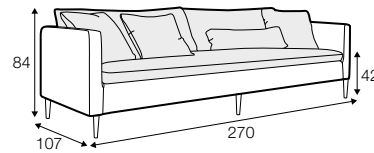

LCV loose with velcro

footstool 135x60
loose cover with velcro

footstool 100x50
loose cover with velcro

footstool 135x60
loose cover

footstool 100x50
loose cover

2 seater
loose cover with velcro

3 seater divided
loose cover with velcro

4 seater divided
loose cover with velcro

2 seater
loose cover

3 seater divided
loose cover

4 seater divided
loose cover

accessories

cushion
40x40

cushion
53x53

cushion
90x32

pillow round
only standard comfort

armrest protection

extra dimensions

depth of seat

legs

no. 138
wood

no. 111D
metal
black, grey, chrome,
brushed steel