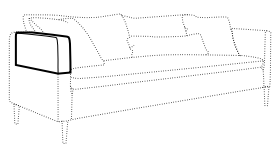

LCV loose with velcro

footstool 135x60
loose cover with velcro

footstool 100x50
loose cover with velcro

footstool 135x60
loose cover

footstool 100x50
loose cover

2 seater
loose cover with velcro

3 seater divided
loose cover with velcro

4 seater divided
loose cover with velcro

2 seater
loose cover

3 seater divided
loose cover

4 seater divided
loose cover

accessories

cushion
40x40

cushion
53x53

cushion
90x32

pillow round
only standard comfort

armrest protection

extra dimensions

depth of seat

legs

no. 138
wood

no. 111D
metal
black, grey, chrome,
brushed steel