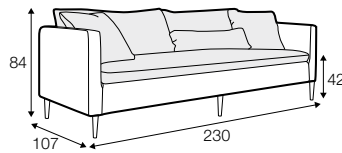

LCV loose with velcro

footstool 135x60
loose cover with velcro

footstool 100x50
loose cover with velcro

footstool 135x60
loose cover

footstool 100x50
loose cover

2 seater
loose cover with velcro

3 seater divided
loose cover with velcro

4 seater divided
loose cover with velcro

2 seater
loose cover

3 seater divided
loose cover

4 seater divided
loose cover

accessories

cushion
40x40

cushion
53x53

cushion
90x32

pillow round
only standard comfort

armrest protection

extra dimensions

depth of seat

legs

no. 138
wood

no. 111D
metal
black, grey, chrome,
brushed steel