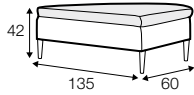

LCV loose with velcro

footstool 135x60
loose cover with velcro

footstool 100x50
loose cover with velcro

footstool 135x60
loose cover

footstool 100x50
loose cover

2 seater
loose cover with velcro

3 seater divided
loose cover with velcro

pillow round
only standard comfort

armrest protection

extra dimensions

depth of seat

legs

no. 138
wood

no. 111D
metal
black, grey, chrome,
brushed steel