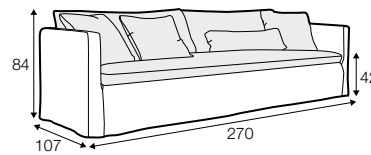

LCV loose with velcro

footstool 135x60
loose cover with velcro

footstool 100x50
loose cover with velcro

footstool 135x60
loose cover

footstool 100x50
loose cover

2 seater
loose cover with velcro

3 seater divided
loose cover with velcro

4 seater divided
loose cover with velcro

2 seater
loose cover

3 seater divided
loose cover

4 seater divided
loose cover

accessories

cushion
40x40

cushion
53x53

cushion
90x32

pillow round
only standard comfort

armrest protection

extra dimensions

depth of seat

legs

no. 138
wood

no. 111D
metal
black, grey, chrome,
brushed steel