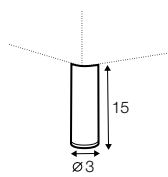

pillow round
only standard comfort

armrest protection

extra dimensions

depth of seat

legs

no. 138
wood

no. 111D
metal
black, grey, chrome,
brushed steel