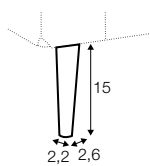

pillow round
only standard comfort

armrest protection

extra dimensions

depth of seat

legs

no. 138
wood

no. 111D
metal
black, grey, chrome,
brushed steel