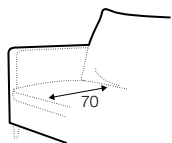

LCV loose with velcro

footstool 135x60
loose cover with velcro

footstool 100x50
loose cover with velcro

footstool 135x60
loose cover

footstool 100x50
loose cover

2 seater
loose cover with velcro

3 seater divided
loose cover with velcro

4 seater divided
loose cover with velcro

2 seater
loose cover

3 seater divided
loose cover

4 seater divided
loose cover

accessories

cushion
40x40

cushion
53x53

cushion
90x32

pillow round
only standard comfort

armrest protection

extra dimensions

depth of seat

legs

no. 138
wood

no. 111D
metal
black, grey, chrome,
brushed steel