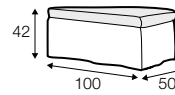

LCV loose with velcro

footstool 135x60
loose cover with velcro

footstool 100x50
loose cover with velcro

footstool 135x60
loose cover

footstool 100x50
loose cover

2 seater
loose cover with velcro

3 seater divided
loose cover with velcro

4 seater divided
loose cover with velcro

2 seater
loose cover

3 seater divided
loose cover

4 seater divided
loose cover

accessories

cushion
40x40

cushion
53x53

cushion
90x32

pillow round
only standard comfort

armrest protection

extra dimensions

depth of seat

legs

no. 138
wood

no. 111D
metal
black, grey, chrome,
brushed steel