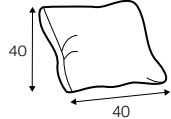

LCV loose with velcro

footstool 135x60
loose cover with velcro

footstool 100x50
loose cover with velcro

footstool 135x60
loose cover

footstool 100x50
loose cover

2 seater
loose cover with velcro

3 seater divided
loose cover with velcro

4 seater divided
loose cover with velcro

2 seater
loose cover

3 seater divided
loose cover

4 seater divided
loose cover

accessories

cushion
40x40

cushion
53x53

cushion
90x32

pillow round
only standard comfort

armrest protection

extra dimensions

depth of seat

legs

no. 138
wood

no. 111D
metal
black, grey, chrome,
brushed steel