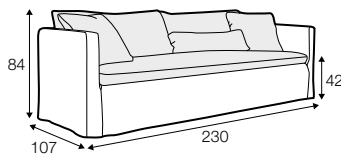

LCV loose with velcro

footstool 135x60
loose cover with velcro

footstool 100x50
loose cover with velcro

footstool 135x60
loose cover

footstool 100x50
loose cover

2 seater
loose cover with velcro

3 seater divided
loose cover with velcro

4 seater divided
loose cover with velcro

2 seater
loose cover

3 seater divided
loose cover

4 seater divided
loose cover

accessories

cushion
40x40

cushion
53x53

cushion
90x32

pillow round
only standard comfort

armrest protection

extra dimensions

depth of seat

legs

no. 138
wood

no. 111D
metal
black, grey, chrome,
brushed steel