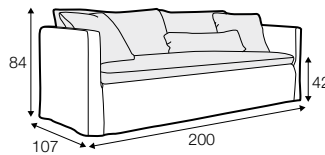

LCV loose with velcro

footstool 135x60
loose cover with velcro

footstool 100x50
loose cover with velcro

footstool 135x60
loose cover

footstool 100x50
loose cover

2 seater
loose cover with velcro

3 seater divided
loose cover with velcro

4 seater divided
loose cover with velcro

2 seater
loose cover

3 seater divided
loose cover

4 seater divided
loose cover

accessories

cushion
40x40

cushion
53x53

cushion
90x32

pillow round
only standard comfort

armrest protection

extra dimensions

depth of seat

legs

no. 138
wood

no. 111D
metal
black, grey, chrome,
brushed steel