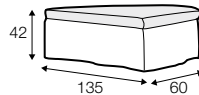

LCV loose with velcro

footstool 135x60
loose cover with velcro

footstool 100x50
loose cover with velcro

footstool 135x60
loose cover

footstool 100x50
loose cover

2 seater
loose cover with velcro

3 seater divided
loose cover with velcro

pillow round
only standard comfort

armrest protection

extra dimensions

depth of seat

legs

no. 138
wood

no. 111D
metal
black, grey, chrome,
brushed steel