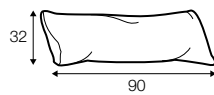

LCV loose with velcro

footstool 135x60
loose cover with velcro

footstool 100x50
loose cover with velcro

footstool 135x60
loose cover

footstool 100x50
loose cover

2 seater
loose cover with velcro

3 seater divided
loose cover with velcro

4 seater divided
loose cover with velcro

2 seater
loose cover

3 seater divided
loose cover

4 seater divided
loose cover

accessories

cushion
40x40

cushion
53x53

cushion
90x32

pillow round
only standard comfort

armrest protection

extra dimensions

depth of seat

legs

no. 138
wood

no. 111D
metal
black, grey, chrome,
brushed steel