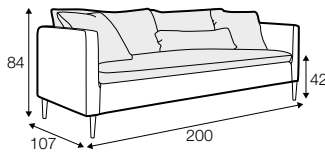

LCV loose with velcro

footstool 135x60
loose cover with velcro

footstool 100x50
loose cover with velcro

footstool 135x60
loose cover

footstool 100x50
loose cover

2 seater
loose cover with velcro

3 seater divided
loose cover with velcro

4 seater divided
loose cover with velcro

2 seater
loose cover

3 seater divided
loose cover

4 seater divided
loose cover

accessories

cushion
40x40

cushion
53x53

cushion
90x32

pillow round
only standard comfort

armrest protection

extra dimensions

depth of seat

legs

no. 138
wood

no. 111D
metal
black, grey, chrome,
brushed steel