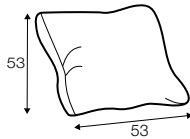

LCV loose with velcro

footstool 135x60
loose cover with velcro

footstool 100x50
loose cover with velcro

footstool 135x60
loose cover

footstool 100x50
loose cover

2 seater
loose cover with velcro

3 seater divided
loose cover with velcro

4 seater divided
loose cover with velcro

2 seater
loose cover

3 seater divided
loose cover

4 seater divided
loose cover

accessories

cushion
40x40

cushion
53x53

cushion
90x32

pillow round
only standard comfort

armrest protection

extra dimensions

depth of seat

legs

no. 138
wood

no. 111D
metal
black, grey, chrome,
brushed steel