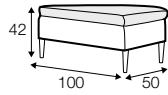

LCV loose with velcro

footstool 135x60
loose cover with velcro

footstool 100x50
loose cover with velcro

footstool 135x60
loose cover

footstool 100x50
loose cover

2 seater
loose cover with velcro

3 seater divided
loose cover with velcro

pillow round
only standard comfort

armrest protection

extra dimensions

depth of seat

legs

no. 138
wood

no. 111D
metal
black, grey, chrome,
brushed steel